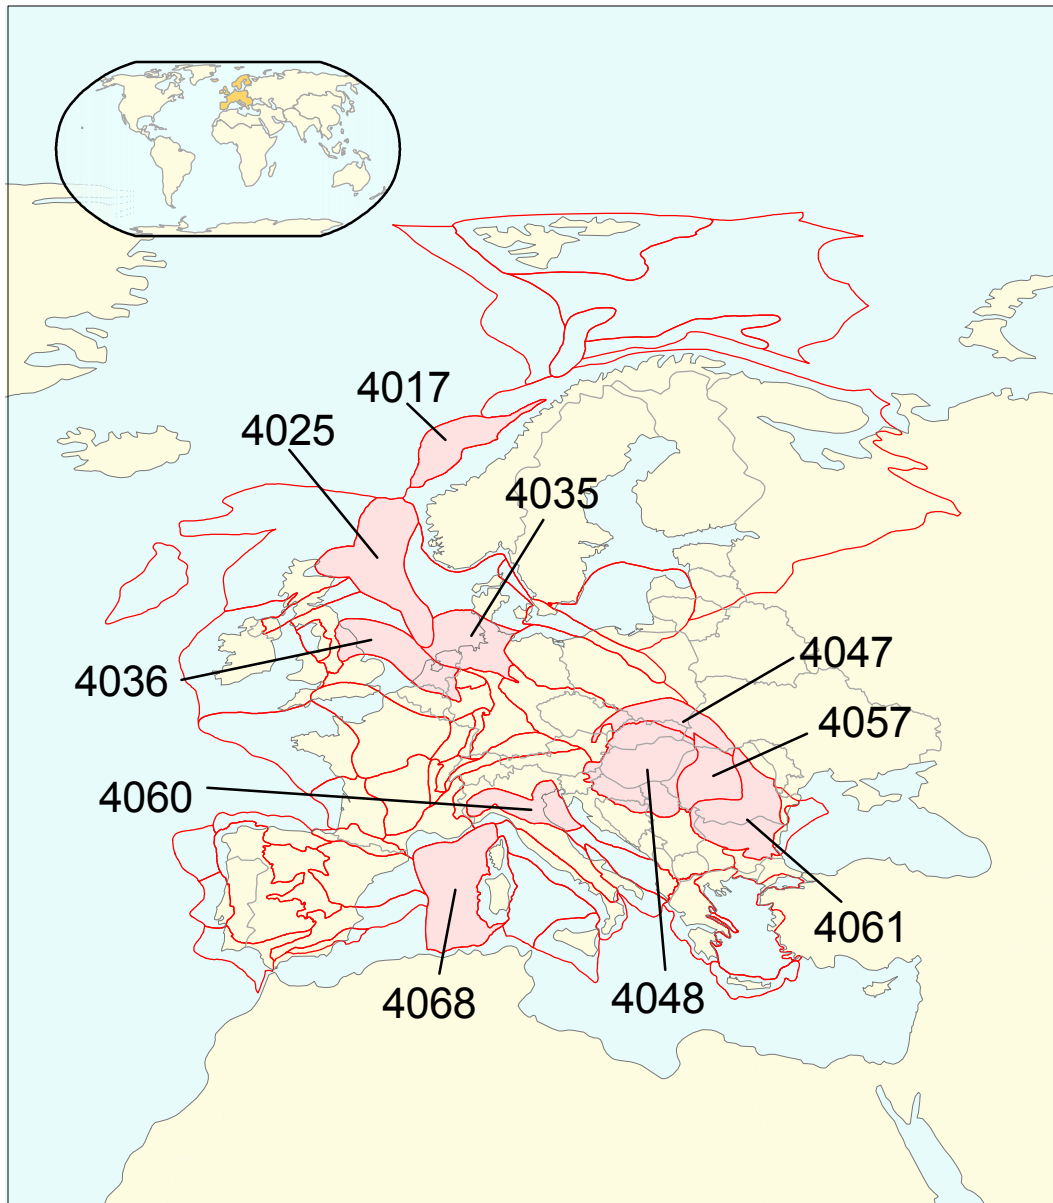

Europe Region 4

Assessed Geologic Provinces

- 4017 Vestford-Helgeland
- 4025 North Sea Graben
- 4035 Northwest German Basin
- 4036 Anglo-Dutch Basin
- 4047 North Carpathian Basin
- 4048 Pannonian Basin
- 4057 Transylvanian Basin
- 4060 Po Basin
- 4061 Carpathian-Balkanian Basin
- 4068 Provence Basin

Assessed geologic province